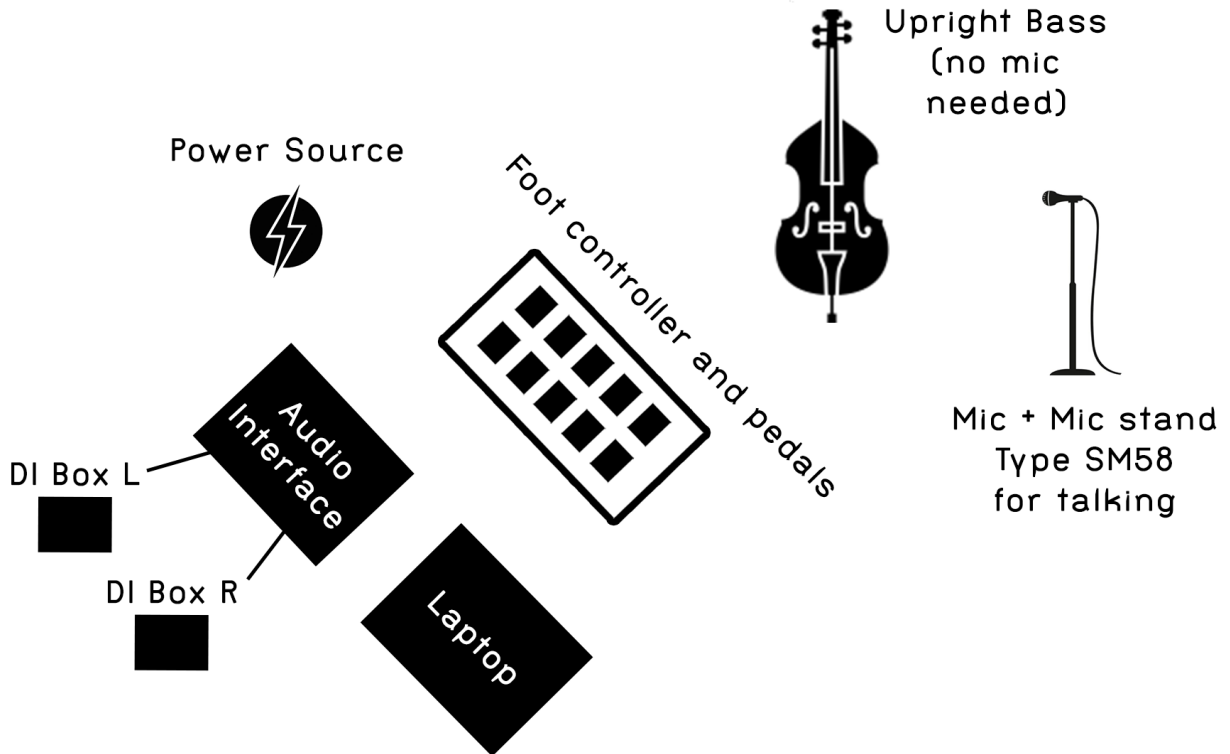

2 x 1/4" audio cables

2 x DI boxes (if needed)

1 x HDMI cable long enough to connect video projector to stage area

1 x video projector

1 x video screen or flat wall

No monitor needed

If the room is large:

1 x voice microphone (type SM58) + mic stand

Screen

Front of Stage

Audio Input 1: DI Left
Audio Input 2: DI Right

Video Input: HDMI - 16/9 - 60Hz

No Monitor needed